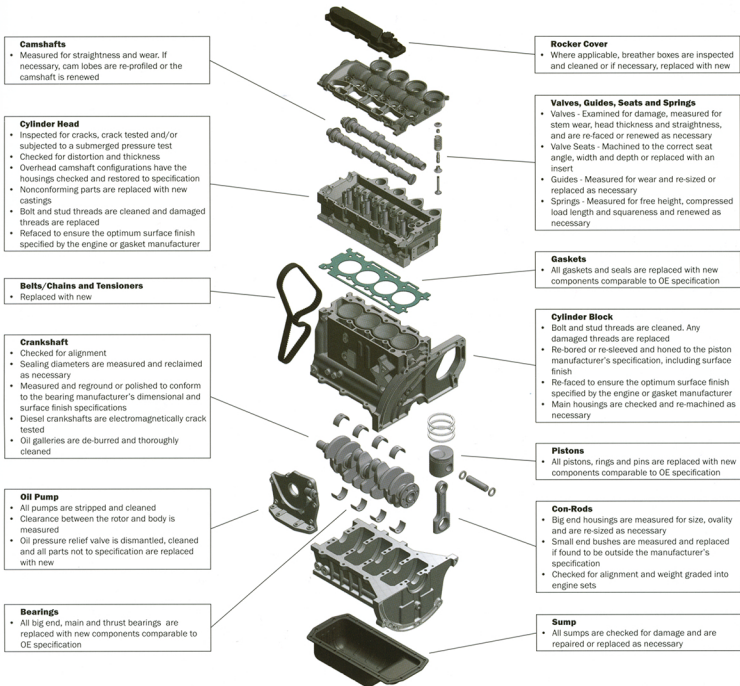

AN INSIGHT INTO IVOR SEARLE REMANUFACTURED ENGINES

- ALL IVOR SEARLE REMANUFACTURED ENGINES ARE BUILT TO THE BS AU257:2002 CODE OF PRACTICE
 - ALL NEW COMPONENTS ARE SOURCED FOR THEIR RELIABILITY AND DURABILITY
 - ALL IVOR SEARLE REMANUFACTURED ENGINES ARE TESTED PRIOR TO DISPATCH
- ALL IVOR SEARLE REMANUFACTURED ENGINES COME WITH A 12 MONTH UNLIMITED MILEAGE WARRANTY