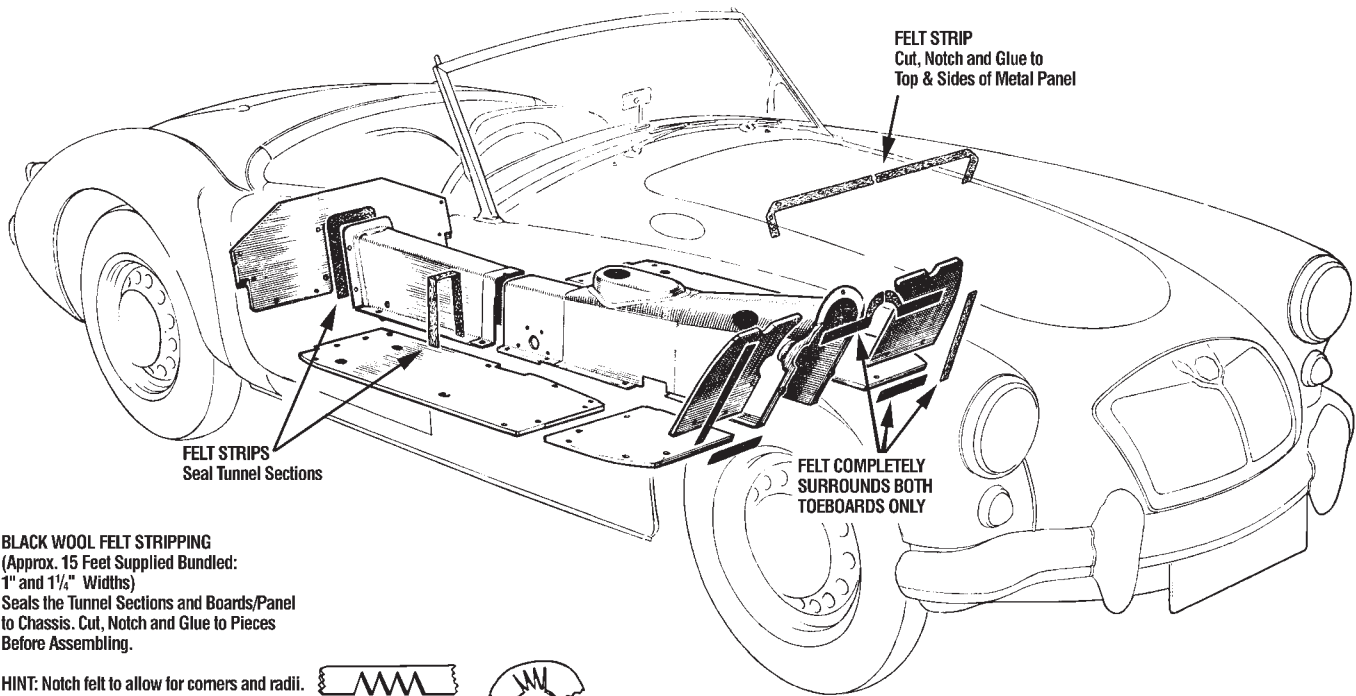

Packing Set, body mounting Part # 281-778

Body To Frame Packing Kit

Felt Seals, Toeboards, Firewall Panel, Tunnel

MOSS MOTORS, LTD.

P.O. Box 847 440 Rutherford Street Goleta, California 93117 (800) 235-6954 FAX (805) 692-2525
Instruction sheet #980-114 10/97