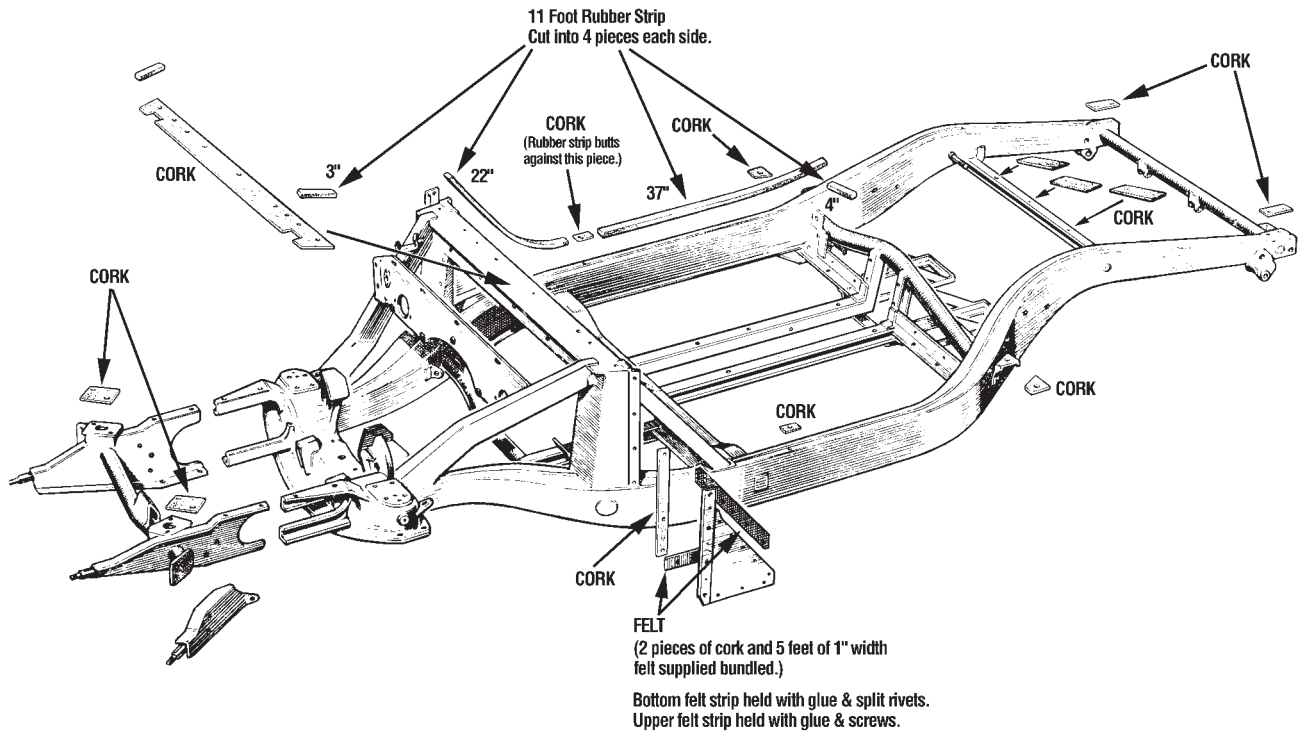

Packing Set, body mounting Part # 281-778

Body To Frame Packing Kit

Felt Seals, Toeboards, Firewall Panel, Tunnel

MOSS MOTORS, LTD.

P.O. Box 847 440 Rutherford Street Goleta, California 93117 (800) 235-6954 FAX (805) 692-2525
Instruction sheet #980-114 10/97